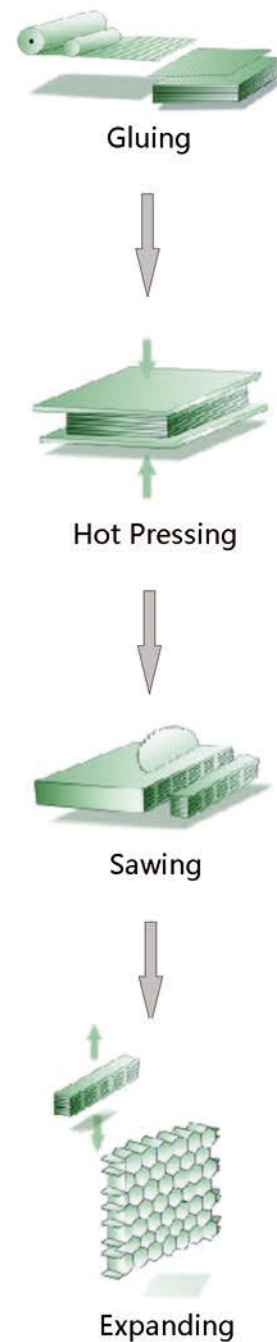

Micro-porous/Slant Aluminum Honeycomb Core

Micro-porous/Slant Aluminum Honeycomb Core

Specifications

Micro-porous Aluminum Honeycomb Core			
Specification	Side length	Foil thickness	Density
	mm	mm	kg/m ³
BHC3003-0.4-0.015	0.4	0.015	171
BHC3003-0.5-0.015	0.5	0.015	137
BHC3003-0.5-0.021	0.5	0.021	190
BHC3003-0.6-0.015	0.6	0.015	151
BHC3003-0.6-0.021	0.6	0.021	158
BHC3003-0.8-0.021	0.8	0.021	118
BHC3003-0.8-0.025	0.8	0.025	144
BHC3003-0.8-0.0	0.8	0.03	169
BHC3003-1-0.025	1	0.025	115
BHC3003-1-0.03	1	0.03	137
BHC3003-1-0.04	1	0.04	183
BHC3003-1.5-0.03	1.5	0.03	90
BHC3003-1.5-0.04	1.5	0.04	122
BHC3003-1.5-0.05	1.5	0.05	152
BHC3003-1.83-0.04	1.83	0.04	99
BHC3003-1.83-0.05	1.83	0.05	123
BHC3003-1.83-0.06	1.83	0.06	148
BHC3003-2-0.04	2	0.04	90
BHC3003-2-0.05	2	0.05	113
BHC303-2-0.06	2	0.06	135
BHC3003-2.5-0.04	2.5	0.04	74
BHC3003-2.5-0.05	2.5	0.05	92
BHC3003-2.5-0.06	2.5	0.06	110
BHC3003-3-0.04	3	0.04	61
BHC3003-3-0.05	3	0.05	76
BHC3003-3-0.06	3	0.06	91
BHC3003-3-0.08	3	0.08	122
BHC3003-3.5-0.04	3.5	0.04	55
BHC3003-3.5-0.05	3.5	0.05	68
BHC3003-3.5-0.06	3.5	0.06	82
BHC3003-3.5-0.08	3.5	0.08	110
BHC3003-4-0.04	4	0.04	46
BHC3003-4-0.05	4	0.05	57
BHC3003-4-0.06	4	0.06	68
BHC3003-4-0.08	4	0.08	92
BHC3003-5-0.05	5	0.05	46
BHC3003-5-0.06	5	0.06	54
BHC3003-5-0.08	5	0.08	72
BHC3003-5-0.1	5	0.1	91

Slant Aluminum Honeycomb Core

BHC3003-1.5-0.03	1.5	0.03	96
BHC3003-1.5-0.04	1.5	0.04	130
BHC3003-1.5-0.05	1.5	0.05	162
BHC3003-1.83-0.03	1.83	0.03	76
BHC3003-1.83-0.04	1.83	0.04	102
BHC3003-1.83-0.05	1.83	0.05	128

BHC3003-Becore Aluminum Honeycomb Core,3003 Series.

The gradient of slant aluminum honeycomb core is 20°.

Supply Form: Unexpanded (block strip) or expanded (slice).

Production Process

Application

Chemical Fiber Machinery Rectifier Panel